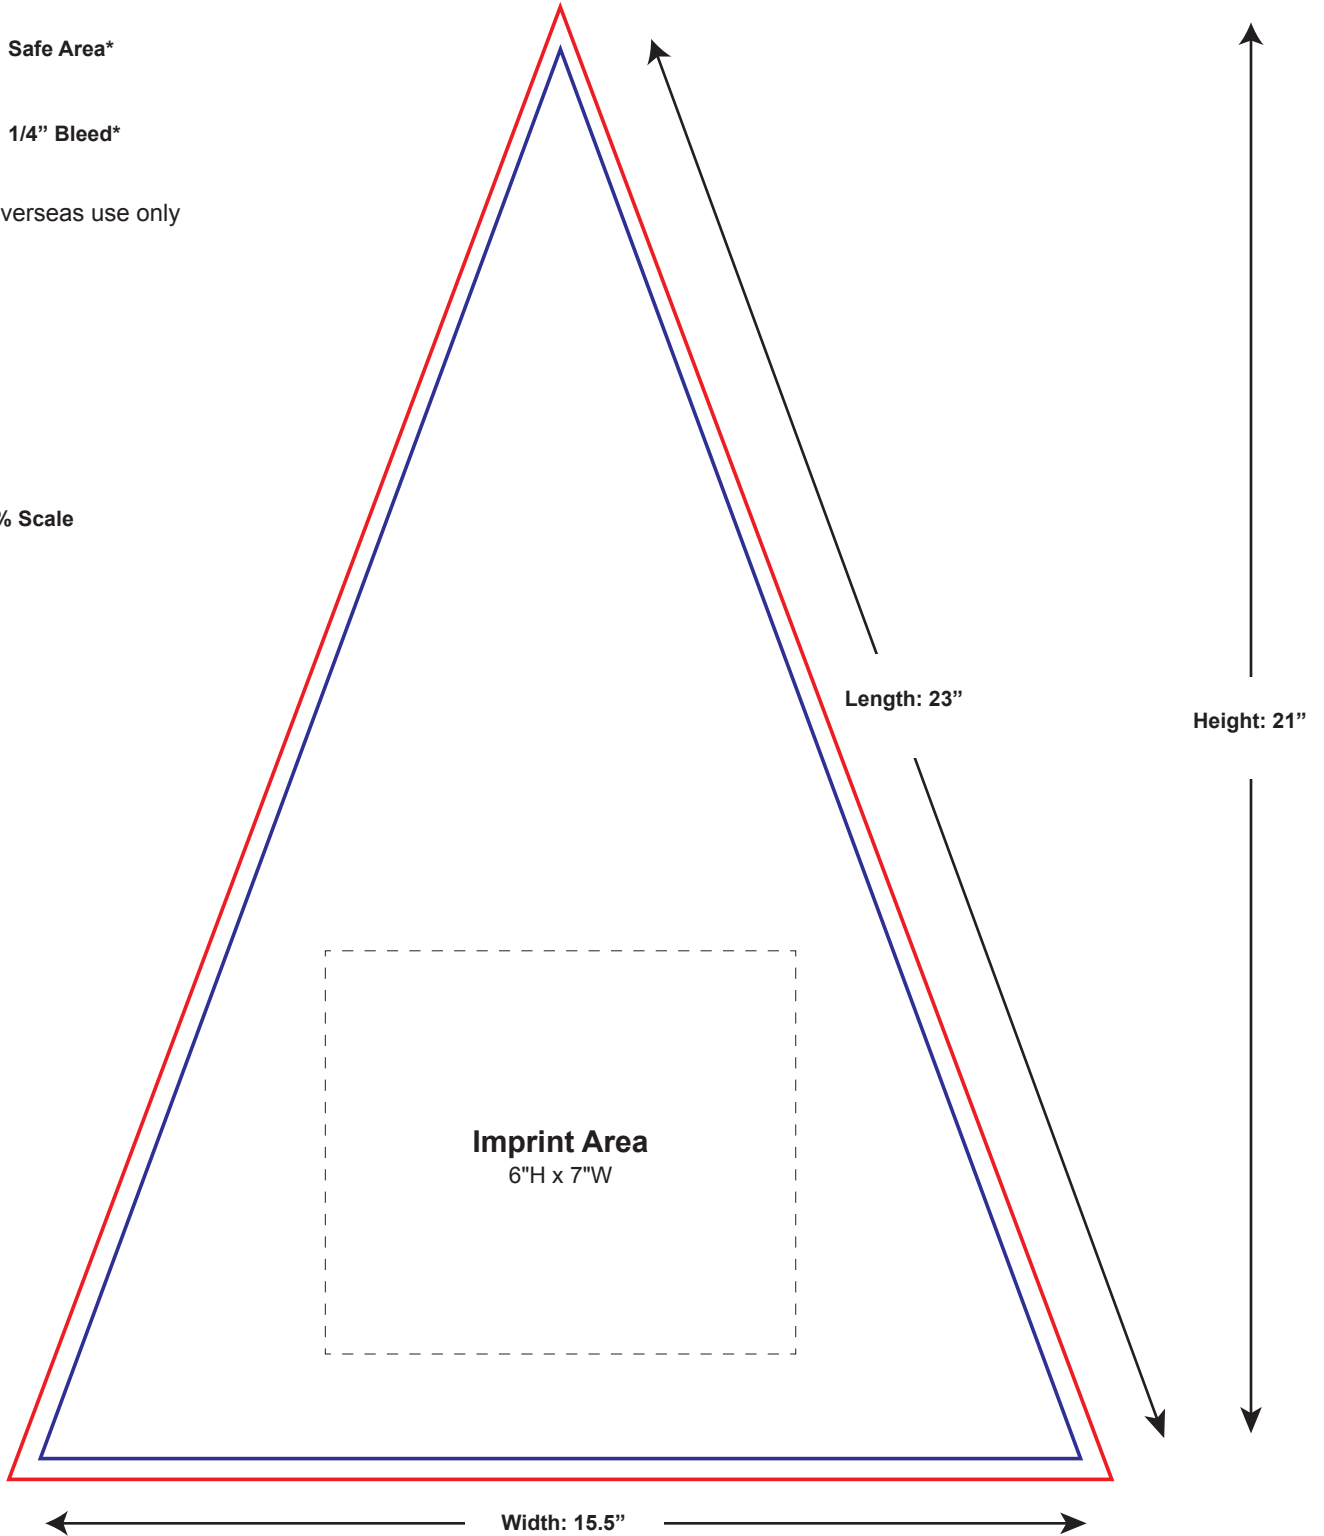

\*For custom overseas use only

Panel Is At 35% Scale

\*For custom overseas use only

Panel Is At 35% Scale